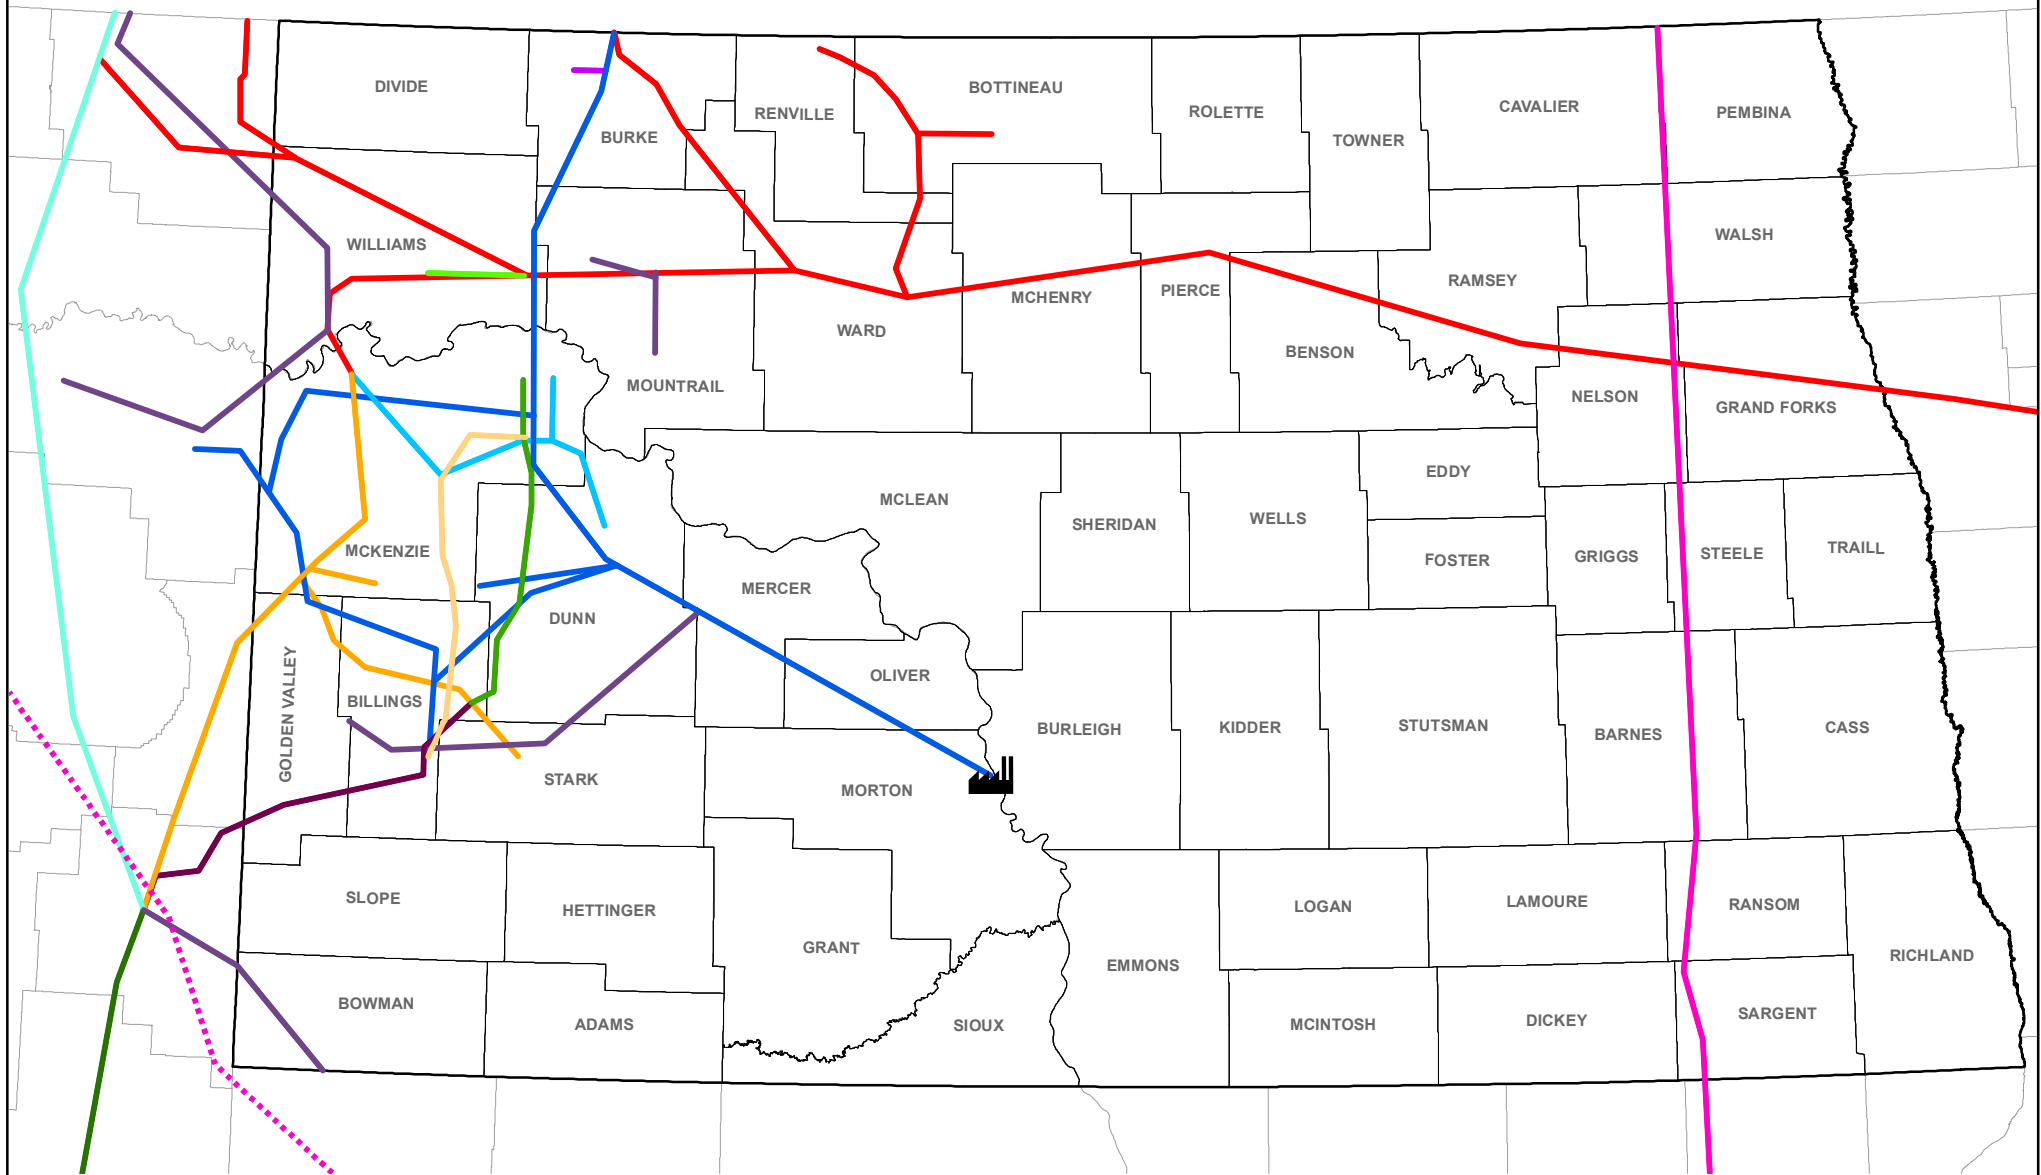

# North Dakota Crude Oil Pipelines

- |                 |          |            |                 |                 |
|-----------------|----------|------------|-----------------|-----------------|
| Bakkenlink      | Bridger  | Four Bears | Keystone XL     | Targa Resources |
| Basin Transload | Butte    | Inergy     | Little Missouri | Tesoro          |
| Belle Fourche   | Enbridge | Keystone   | Plains          | Tesoro Refinery |

Disclaimer: Neither the State of North Dakota, nor any agency, officer, or employee of the State of North Dakota warrants the accuracy or reliability of this product and shall not be held responsible for any losses caused by reliance on this product. Portions of the information may be incorrect or out of date. Pipeline locations are generalized and should not be used for detailed planning or utility locating. Any person or entity that relies on any information obtained from this product does so at his or her own risk. Always call 811 before starting any excavating project.