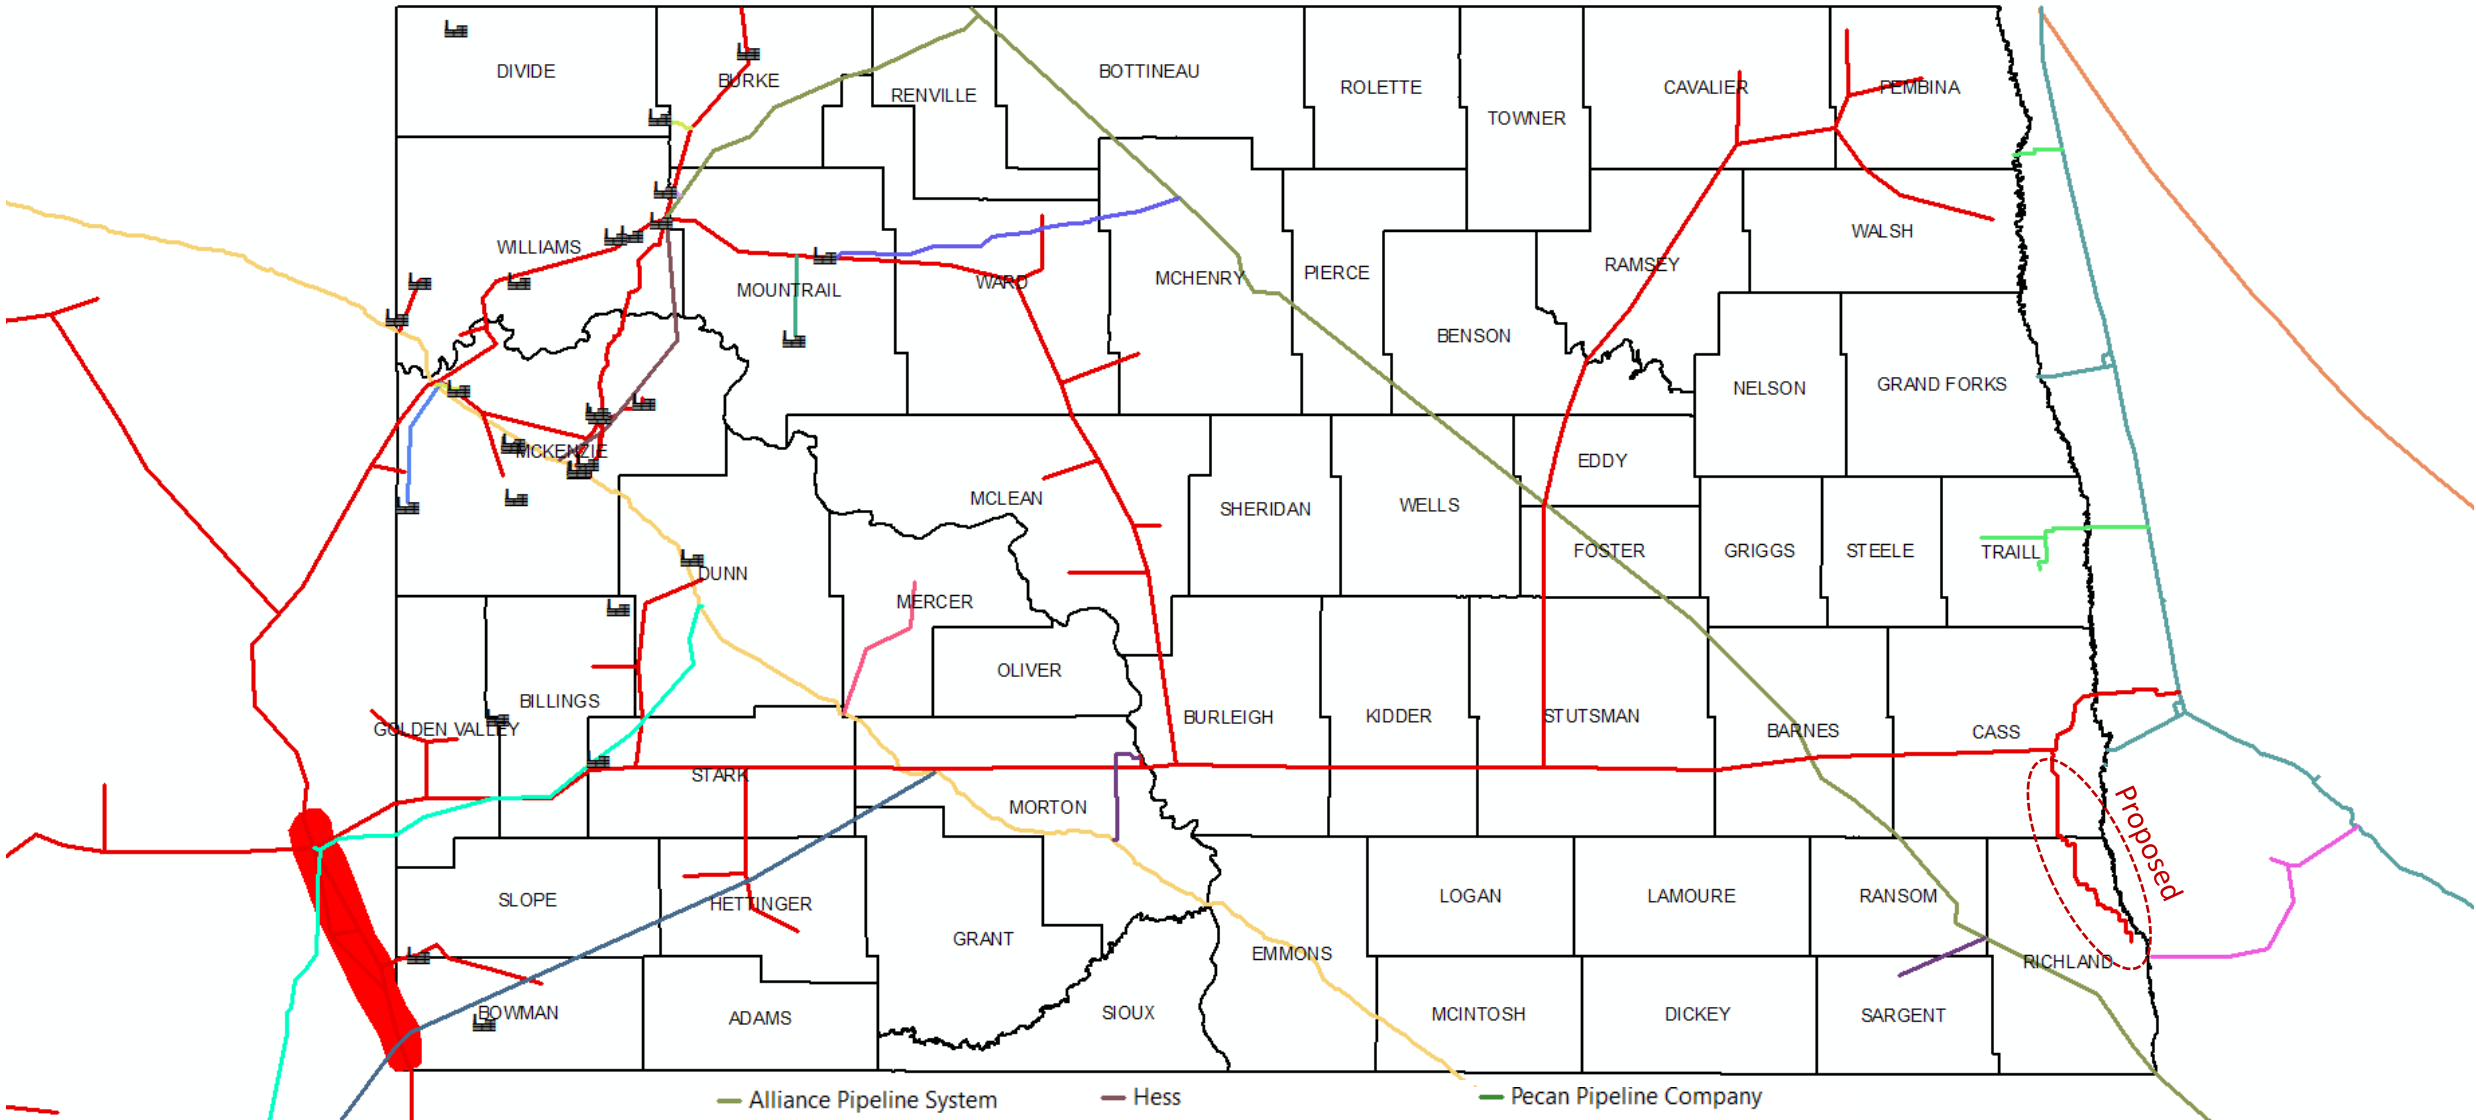

Major Natural Gas Infrastructure

- | | | |
|--------------------------------|------------------------------|------------------------------------|
| — Alliance Pipeline System | — Hess | — Pecan Pipeline Company |
| — Aux Sable | — Kinder Morgan | — Viking Gas Transmission Co |
| — Basin Electric | — Liberty Midstream | — Williston Basin Interstate PL Co |
| — Bison Pipeline | — MDU | 🏠 Gas Plants |
| — Dakota Natural Gas | — Marathon Petroleum | 🔴 WBI Baker Gas Storage |
| — Grasslands Pipeline | — Norse Pipeline LLC | |
| — Great Lakes Gas Trans Co | — Northern Border PL Co | |
| — Great Plains Natural Gas Co. | — ONEOK Gas Transmission LLC | |